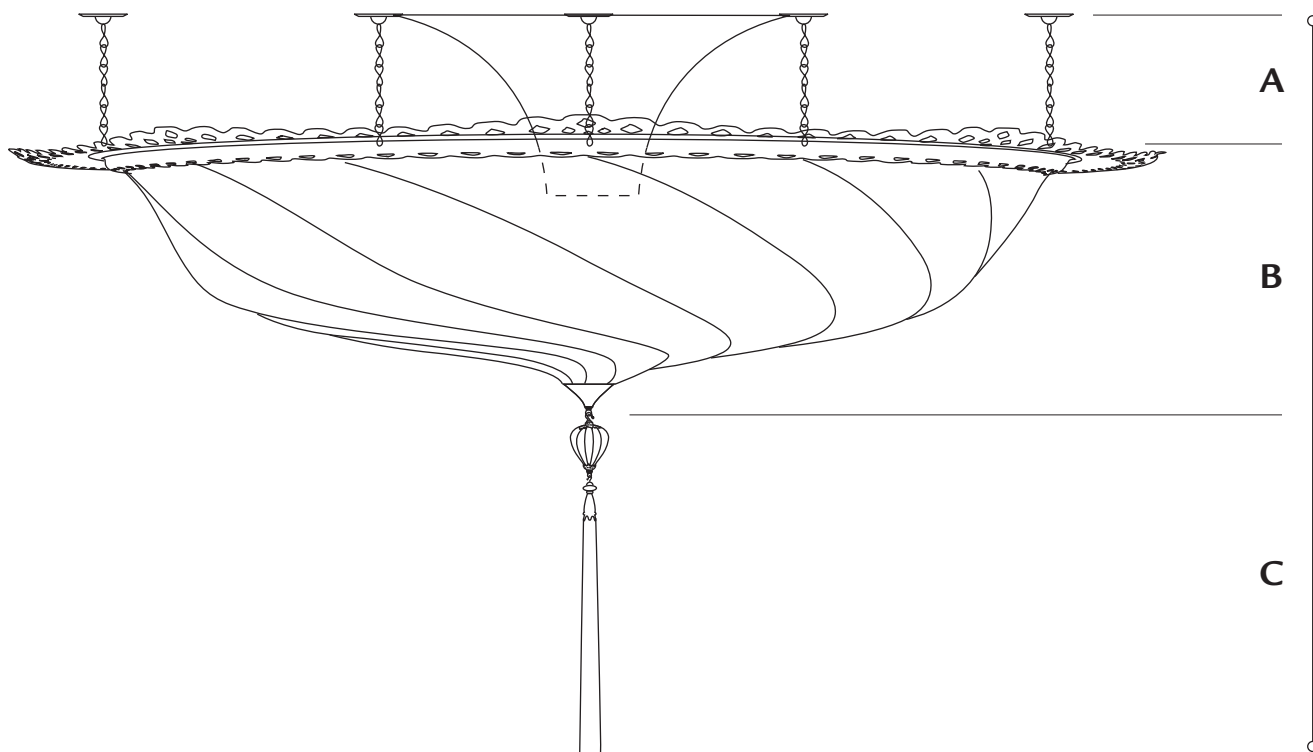

metal ring ø 39 in. (cm 99)

art. G 102 SA

- A. ceiling attachment 4 in. (cm 10)
(hook and ring included)
- B. chains's standard lenght 40 1/2 in. (cm 103)
minimum 10 1/2 in. (cm 27)
- C. shade 9 1/4 in. (cm 24)
(metal tip included)
- D. glass drop with rayon tassel 11 3/4 in. (cm 30)

metal ring ø 39 in. (cm 99)

art. G 102 SA - 2

A. ceiling attachment 4 in. (cm 10)

B. shade 9 1/4 in. (cm 24)
(metal tip included)

D. glass drop with rayon tassel 11 3/4 in. (cm 30)

standard overall height 25 in. (cm 64)