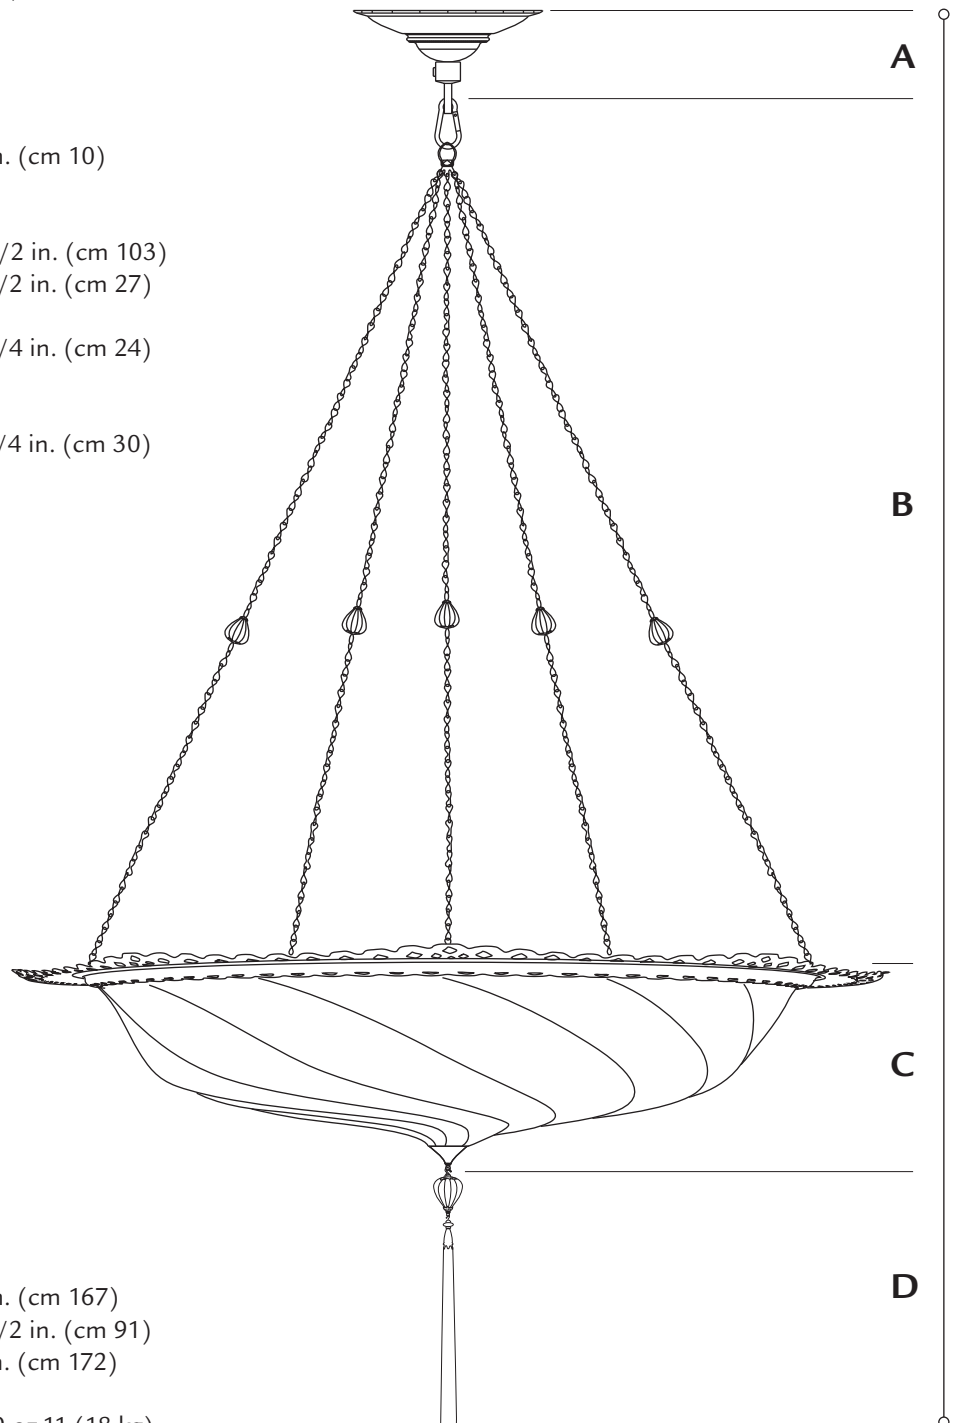

metal ring ø 39 in. (cm 99)

art. G 102 SA

- A. ceiling attachment 4 in. (cm 10)
(hook and ring included)
- B. chains's standard lenght 40 1/2 in. (cm 103)
minimum 10 1/2 in. (cm 27)
- C. shade 9 1/4 in. (cm 24)
(metal tip included)
- D. glass drop with rayon tassel 11 3/4 in. (cm 30)

- standard overall height 65 in. (cm 167)
minimum 35 1/2 in. (cm 91)
maximum 67 in. (cm 172)

weight lb.39 oz.11 (18 kg)

suggested wattage LED - 3 x MAX 15W

voltage 110/120V: E26 socket . 220/240V: E27 socket

metal ring ø 39 in. (cm 99)

art. G 102 SA - 2

A. ceiling attachment 4 in. (cm 10)

B. shade 9 1/4 in. (cm 24)
(metal tip included)

D. glass drop with rayon tassel 11 3/4 in. (cm 30)

standard overall height 25 in. (cm 64)

weight lb.38 oz.9 (17,5 kg)

suggested wattage LED - 5 x MAX 7W

voltage 110/120V: E12 socket . 220/240V: E14 socket