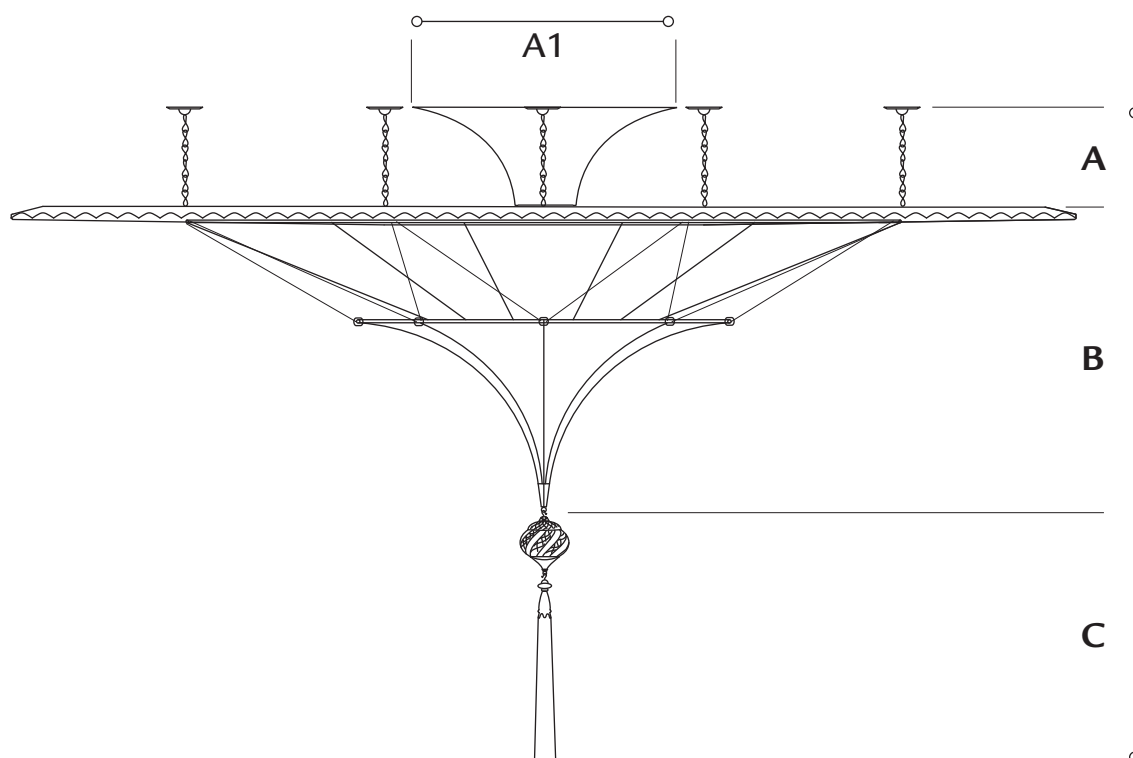

art. 125 SHC

- A. ceiling attachment 4 in. (cm 10)
(hook included)
- B. chains' lenght 40 1/2 in. (cm 103)
minimum 10 5/8 in. (cm 27)
- C. shade 13 3/8 in. (cm 34)
- D. glass drop with rayon tassel 11 3/4 in. (cm 30)

- standard overall height 69 5/8 in. (cm 177)
- minimum 39 3/4 in. (cm 101)

weight lb.18 oz.15 (8,6 kg)

suggested wattage LED - 1 x MAX 15W

voltage 110/120V: E26 socket . 220/240V: E27 socket

• FORTVNY •

produced & distributed by Fortuny S.r.l.

San Marco, 2425 . 30124 Venezia - Italy Tel+39 041 5236953 . info@fortuny.it

www.fortuny.it

SCHEHERAZADE FORTVNY®

silk . two tiers \varnothing 33 7/8 in. (cm 86)

metal ring \varnothing 49 1/4 in. (cm125)

art. 125 SHC - 2

A. ceiling attachment 4 1/4 in. (cm 11)

A1. diameter ceiling disk attachment 8 1/2 in. (cm 21,5)

B. shade 14 in. (cm 35,5)

C. metal drop with rayon tassel 11 3/4 in. (cm 30)

standard overall height 30 1/8 in. (cm 76,5)