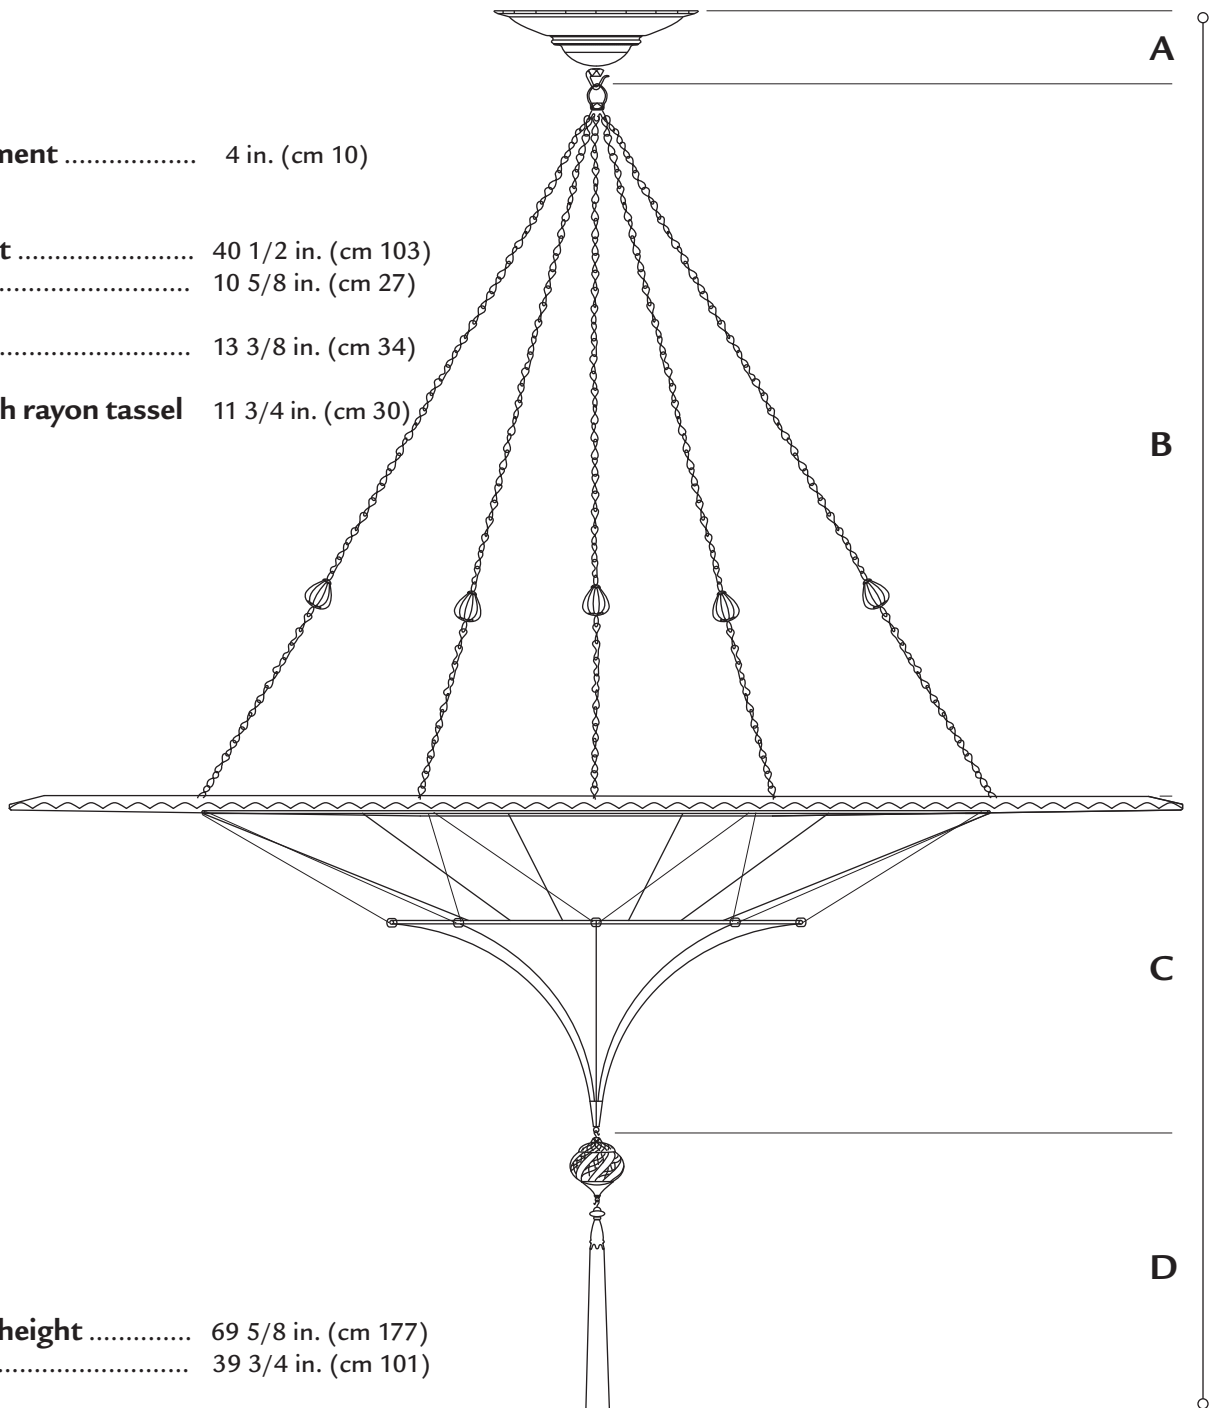

art. 125 SHC

- A. ceiling attachment 4 in. (cm 10)
(hook included)
- B. chains' lenght 40 1/2 in. (cm 103)
minimum 10 5/8 in. (cm 27)
- C. shade 13 3/8 in. (cm 34)
- D. glass drop with rayon tassel 11 3/4 in. (cm 30)

- standard overall height 69 5/8 in. (cm 177)
- minimum 39 3/4 in. (cm 101)

weight lb.18 oz.15 (8,6 kg)

suggested wattage LED - 1 x MAX 15W

voltage 110/120V: E26 socket . 220/240V: E27 socket

• FORTVNY •

produced & distributed by Fortuny S.r.l.

A. ceiling attachment 4 1/4 in. (cm 11)

A1. diameter ceiling disk attachment 8 1/2 in. (cm 21,5)

B. shade 14 in. (cm 35,5)

C. metal drop with rayon tassel 11 3/4 in. (cm 30)

standard overall height 30 1/8 in. (cm 76,5)

weight lb.18 oz.15 (9 kg)

suggested wattage LED - 5 x MAX 7W

voltage 110/120V: E12 socket . 220/240V: E14 socket